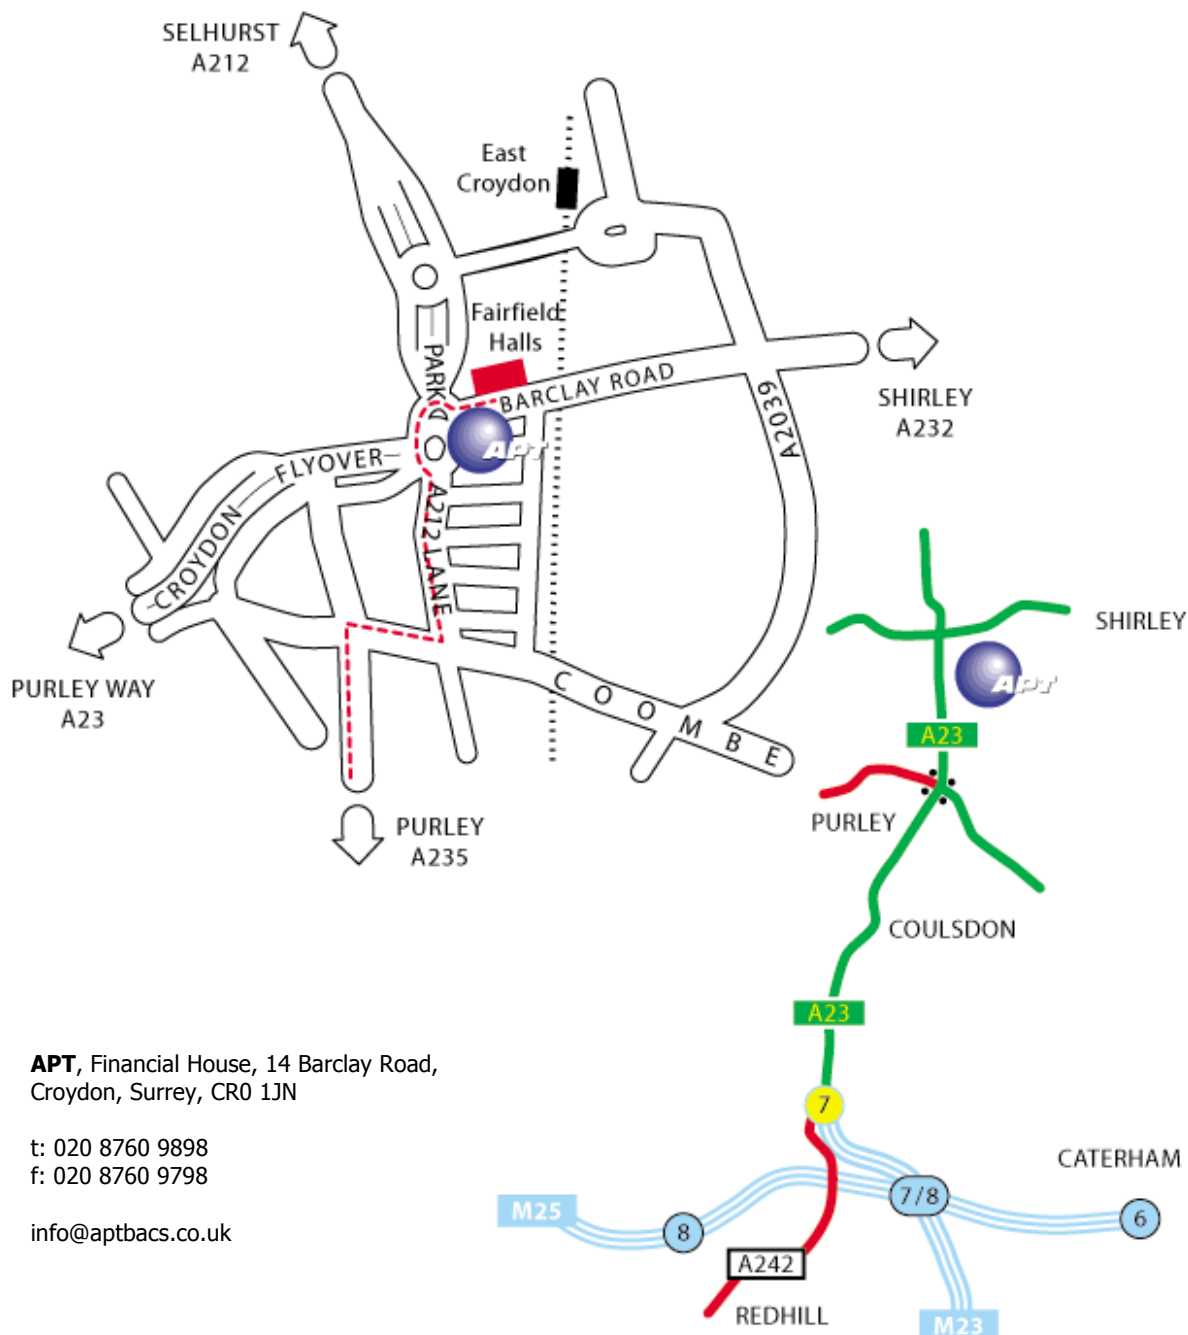

DIRECTIONS

By Car - From South

- › Take the M25 J7 onto the M23 slip road towards Purley / Croydon.
- › This leads onto the A23. Keep on this road following signs for Croydon and A235 for around approximately 5 miles.
- › Once in Purley you will see Tesco Superstore on your right. Go straight across all lights and keep on this road for approximately 4 miles till you come to Croydon.
- › At the Fairfield Hall roundabout, take the exit to A232 into Barclay Road.
- › Park at the Fairfield Hall car park, whose entrance is about 100 metres on your left. Our office is on the other side of Barclay Road behind the glass building.

By Train - from East Croydon Station (trains from London Bridge or Victoria)

- › Turn right out of East Croydon Station, walk down George Street towards central Croydon, passing Safeway.
- › Turn left in front of Barclays and go across George Street to Blockbuster on the other side.
- › Carry straight ahead passing Croydon College and Fairfield Halls.
- › Cross Barclay Road at the pedestrian crossing, and turn left on the other side of Barclay Road